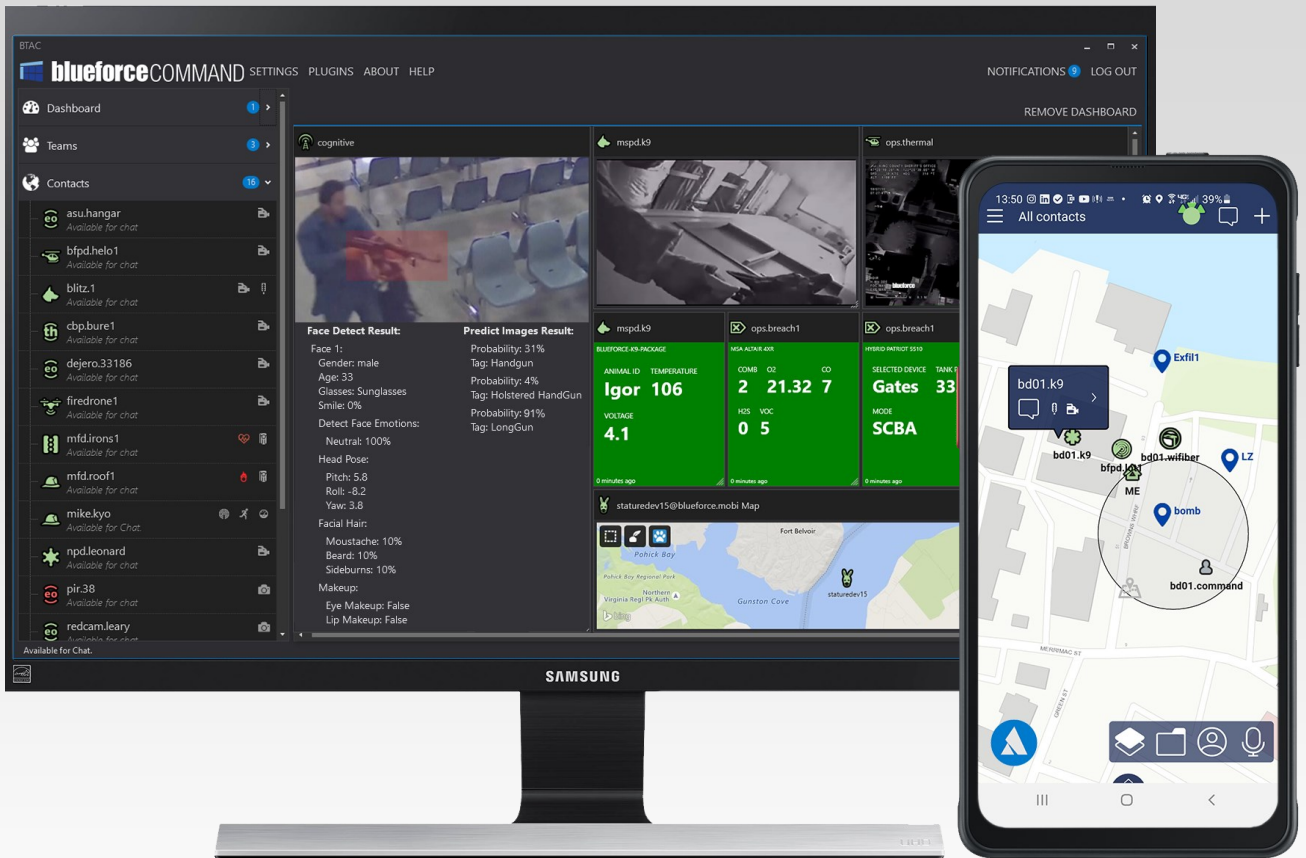

BLUEFORCE SOLUTIONS FOR SHARED SITUATIONAL AWARENESS

Complete Shared Situational Awareness and Sensor Fusion on your Mobile Devices

The United States military has long held to the doctrine of network centric operations where “the shooter is the sensor”, where every warfighter is capable of serving as a sensing platform with real-time synchronization amongst the team and with command. Several large U.S. and OCONUS police departments have deployed Blueforce solutions to help deliver on the promise of “smart policing” and “shared situational awareness” where edge operators share IoT data to enable evidence-based, data-driven law enforcement tactics and strategies that are effective, efficient, and economical. Body-worn and proximate sensors, enabled by BlueforceTACTICAL, are enabling shared awareness amongst mobile operators, but also with cloud repositories and stream analytics for augmented decision support at the edge of the network.

Operational capabilities include...

- GPS, subterranean, and proximity location services
- Physical disposition, motion, and direction of travel
- Distributed officer-worn radiological monitoring
- 1:1 chat messaging and mass broadcast messaging
- Native access to streaming UAV, Kg, and body worn video
- Live streaming full chain of custody audio
- Multi-modal “PANIC” signaling: routine, medical, emergency
- SmartCity IoT and enterprise services to include AI, face recognition, and hyperlocal notifications to the phone/wearable

Total tactical awareness of people, sensors, and AI services

The Blueforce product platform is the next generation mobile technology suite that embraces and extends the last tactical mile vertically, but also horizontally thereby allowing all members of a team, human, AI and platform, to be on the same page specific to real-time events and information using modern Android, iOS, Windows, and/or Linux mobile devices.