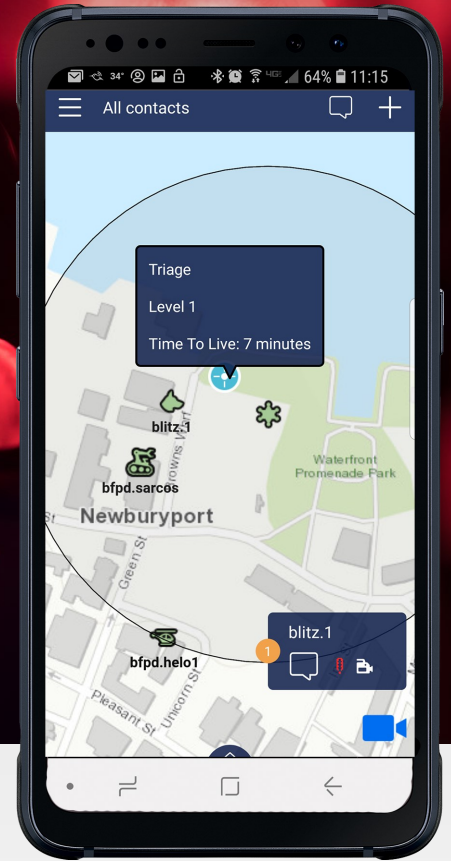

BLUEFORCE SOLUTIONS FOR SHARED SITUATIONAL AWARENESS

Complete Shared Situational Awareness and Sensor Fusion on your Mobile Devices

The United States military has long held to the doctrine of network centric operations where “the shooter is the sensor”, where every warfighter is capable of serving as a sensing platform with real-time synchronization amongst the team and with command. Several large U.S. and OCONUS police departments have deployed Blueforce solutions to help deliver on the promise of “smart policing” and “shared situational awareness” where edge operators share IoT data to enable evidence-based, data-driven law enforcement tactics and strategies that are effective, efficient, and economical. Body-worn and proximate sensors, enabled by BlueforceTACTICAL, are enabling shared awareness amongst mobile operators, but also with cloud repositories and stream analytics for augmented decision support at the edge of the network.

Operational capabilities include...

- GPS, subterranean, and proximity location services
- Physical disposition, motion, and direction of travel
- Distributed officer-worn radiological monitoring
- 1:1 chat messaging and mass broadcast messaging
- Native access to streaming UAV, Kg, and body worn video
- Live streaming full chain of custody audio
- Multi-modal “PANIC” signaling: routine, medical, emergency
- SmartCity IoT and enterprise services to include AI, face recognition, and hyperlocal notifications to the phone/wearable

Total tactical awareness of people, sensors, and AI services

The Blueforce product platform is the next generation mobile technology suite that embraces and extends the last tactical mile vertically, but also horizontally thereby allowing all members of a team, human, AI and platform, to be on the same page specific to real-time events and information using modern Android, iOS, Windows, and/or Linux mobile devices.